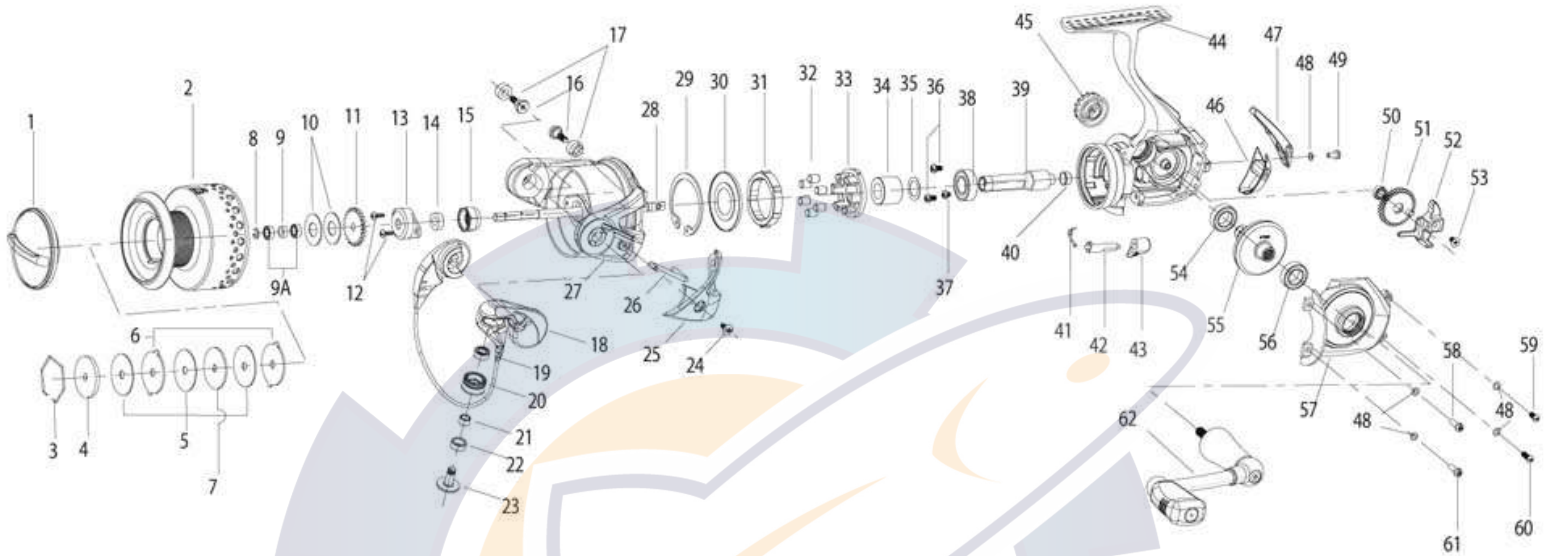

Energy PTi-A Parts Diagram - E30PTi-A / E40PTi-A

ORDERING PARTS

Refer to the parts list and diagram for your model. Locate the part you need and identify the key number for the part you wish to order for your model. Always state the model number, part number, part description and quantity on your orders. Parts may be ordered direct from the Factory Service Department (1-800-588-9030), Authorized Warranty / Service Centers, and online at www.tackleservice.com.